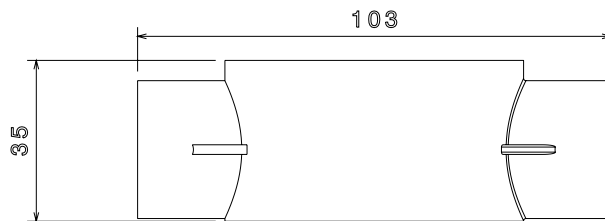

PRODUCT CODE: PB12W
PVC CONDUIT BOX

DESCRIPTION

25mm Through PVC Conduit Box

FINISH

White

MATERIAL

PVC

PACKAGING

Packed in qty 20

ADDITIONAL NOTES

Manufactured to BS4607 part 1
Product includes 2 x M4 Brass Inserts

Isometric view

Side view

Front view

Top view