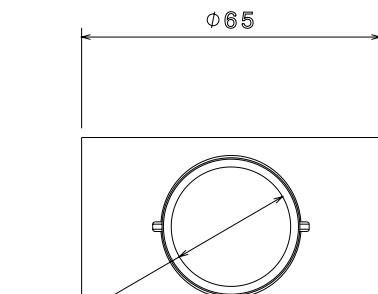

Packed in qty 20

ADDITIONAL NOTES

Manufactured to BS4607 part 1
Product includes 2 x M4 Brass Inserts

Isometric view

Side view

Front view

Top view